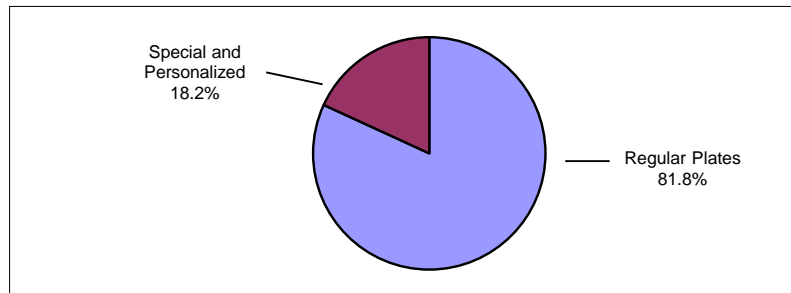

**Active Vehicle Registration Report**  
As of June 30, 2019

	Count	Percentage of Total Plates
Regular Plate Registrations *	7,104,430	81.8%
<b>Special and Personalized Plates</b>	<b>1,575,463</b>	<b>18.2%</b>
<b>Total Active Vehicle Registrations</b>	<b>8,679,893</b>	